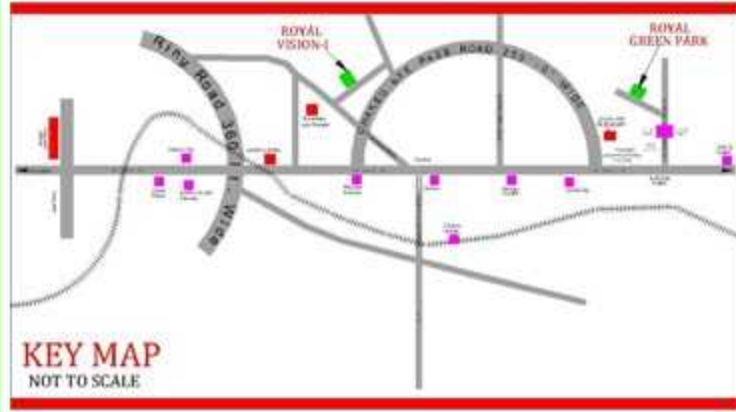

ASIAN COLLEGE

PROPOSED LAYOUT PLAN OF

ROYAL GREEN PARK

AT NAGAL NARHAR, NEAR N.H.-11A ROAD, NIWAI

KAREDA VILLAGE

RESIDENTIAL AREA

RESIDENTIAL AREA

FUTURE EXT.

RESIDENTIAL AREA

OTHER LAND

OTHER PROJECTS

NO.	AREA IN SQ. METRE	AREA IN SQ. YARD	AREA IN %
PLOTTING AREA	8403.44	11352.07	54.79%
COMBING AREA	868.17	1136.33	5.01%
FACILITY AREA	272.39	325.19	1.56%
ROAD AREA	8891.56	8823.07	38.82%
TOTAL AREA	17325.56	20771.25	100.00%